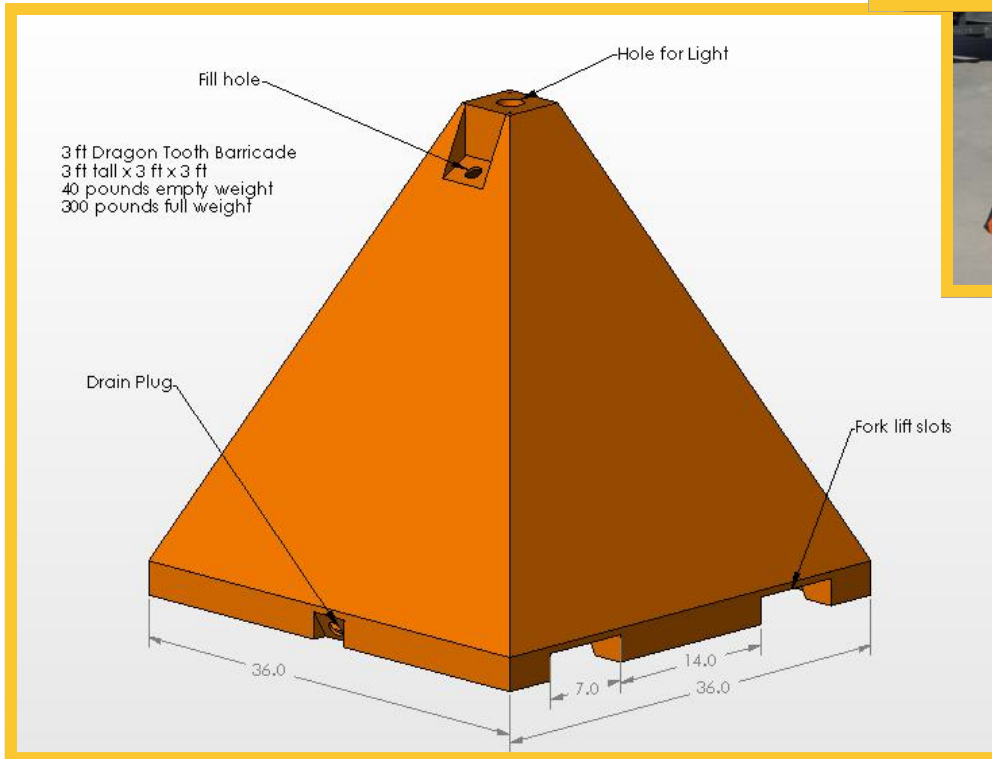

Neubert Aero Corp.

Airport Security Barricade Dragon Tooth

Security Control

Use the strength of the
DRAGON TOOTH Barrier
to prevent
VEHICLE ACCESS

for more information please call
727.538.8744
or visit our website
www.airportnac.com